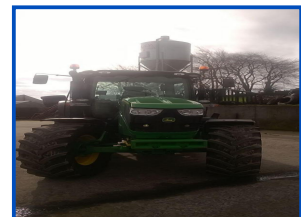

# John Deere 6150R

**£POA**

2013 with 3700 hrs, One owner, 50 KMH, Auto Quad Transmission, Excellent condition both inside and outside. Tyre sizes and conditions can be seen in pictures. Ready to work.

Product Details	
<b>Category/Type</b>	<b>Tractors</b>
<b>Make</b>	<b>John Deere</b>
<b>Model</b>	<b>6150R</b>
<b>Year</b>	<b>2013</b>
<b>Hours</b>	<b>3700</b>